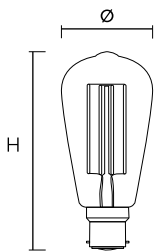

5 Year Silver Warranty

Code	Lamp Type	Temp	Lm	ØxH (mm)
Dimmable Class A				
60870	3.8W Platinum LED Filament Class A GLS - BC	2700K	806	64x104
60871	3.8W Platinum LED Filament Class A GLS - ES			
60872	3.8W Platinum LED Filament Class A Squirrel Cage - ES	2700K	806	64x140

Class A